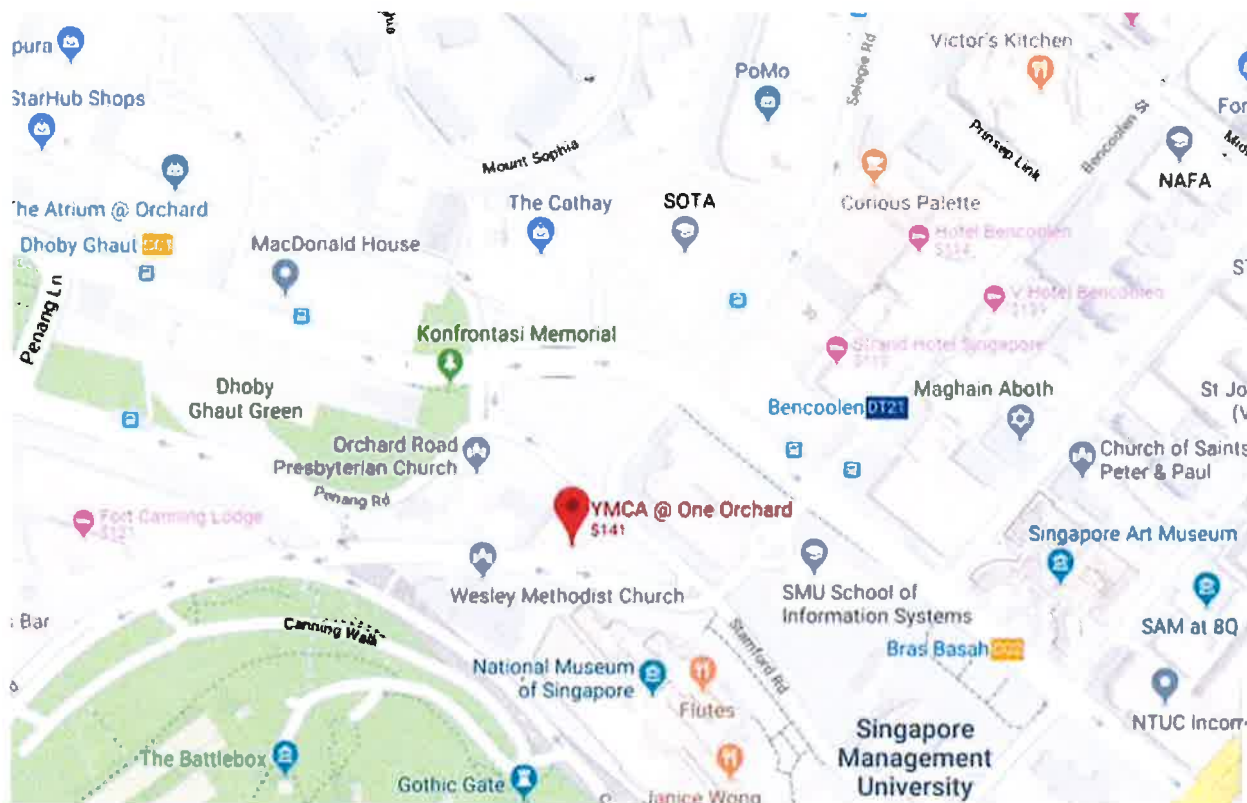

### YMCA @ One Orchard Exact Location

### Directions to YMCA @ One Orchard

- Mass Rapid Transit (MRT)
  - Take MRT and alight at Dhoby Ghaut MRT Station (Exit A) or
  - Bencoolen MRT Station (Exit B) or
  - Bras Basah MRT Station (Exit E)
- Bus
  - After MacDonal House Bus Stop: 64, 65, 139, 587, 590, 598, NR6, NR7
  - Dhoby Ghaut MRT Station Bus Stop: 7, 14, 14E, 16, 36, 36B, 77, 106, 111, 124, 124A, 128, 162, 162M, 167, 171, 174, 174e, 175, 190, 502, 502A, 518, 518A, 700, 700A, NR6, NR7, 1N, 2N, 3N, 4N 5N, 6N
  - YMCA Singapore Bus Stop: 7, 14, 14A, 14e, 16, 36, 36A, 36B, 64, 65, 77, 106, 111, 124, 128, 139, 162, 162M, 167, 171, 174, 174e, 175, 190, 700, 700A, NR6, NR7
- Nearby Car Parks Available
  - YWCA Fort Canning Lodge
  - Fort Canning Public Carpark
  - National Museum of Singapore
  - Singapore Management University (SMU)